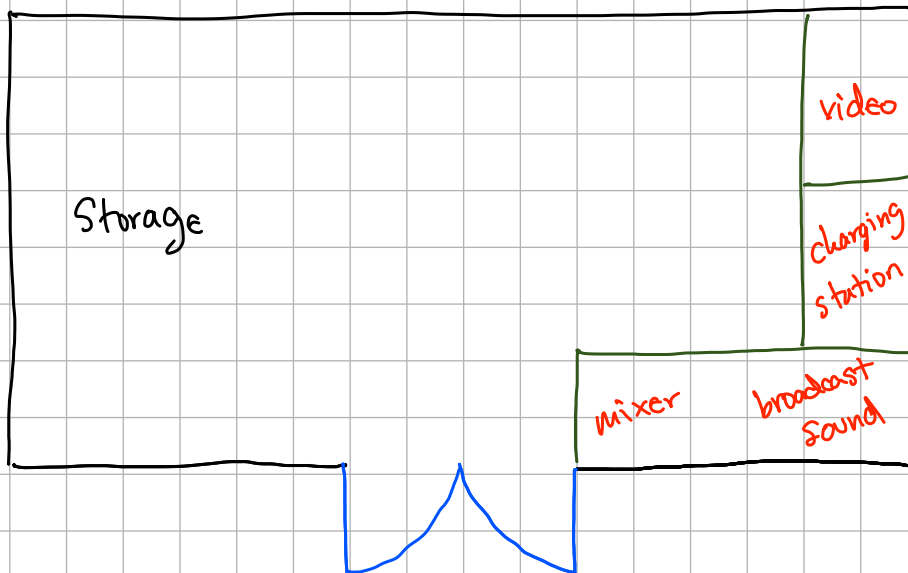

Room Setup Ideas

- 1 door must remain closed
- gaff tape cables in front of door

Idea 1

Idea 2

Idea 3