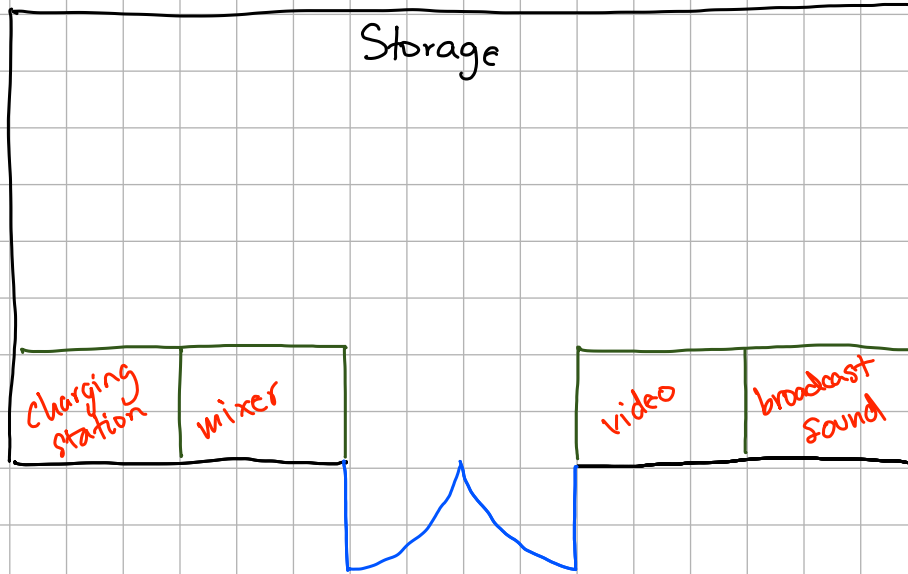

Room Setup Ideas

- 1 door must remain closed
- gaff tape cables in front of door

Idea 1